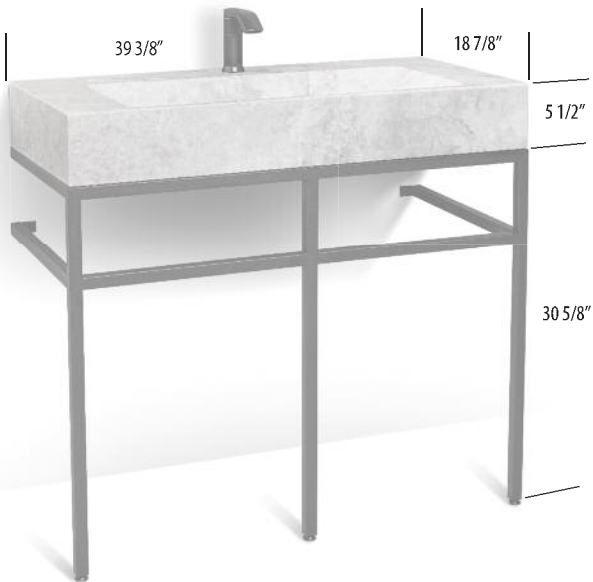

VBT-039 / LMS-039

39" ICE MARBLE SINK
WITH BLACK METAL BASE

CLASSIC COLLECTION

The elegant contrast of Ice Marble and black metal base

Natural Ice Marble block sink on a black steel base

Attractive and space efficient

Powder coated metal ensures long lasting
appearance retention

Easy maintenance

VBT-039 / LMS-039

SPECIFICATIONS

Base material:	Black Matte Steel
Sink material:	Ice Marble
Width:	39 3/8"
Height:	35 1/2"
Depth:	18 7/8"
Approx. weight:	<200 lbs