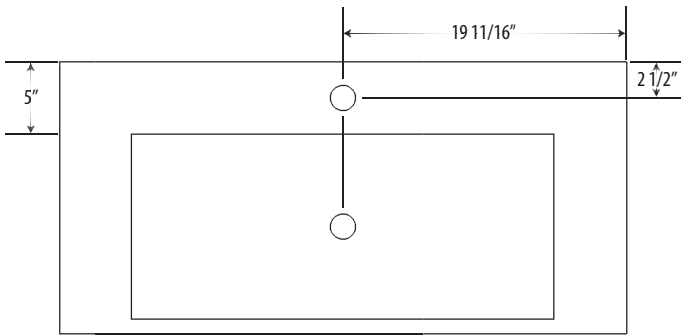

VBT-039 / LMS-039

39" ICE MARBLE SINK
WITH BLACK METAL BASE

CLASSIC COLLECTION

The elegant contrast of Ice Marble and black metal base

Natural Ice Marble block sink on a black steel base

Attractive and space efficient

Powder coated metal ensures long lasting
appearance retention

Easy maintenance

VBT-039 / LMS-039

SPECIFICATIONS

Base material:	Black Matte Steel
Sink material:	Ice Marble
Width:	39 3/8"
Height:	35 1/2"
Depth:	18 7/8"
Approx. weight:	<200 lbs