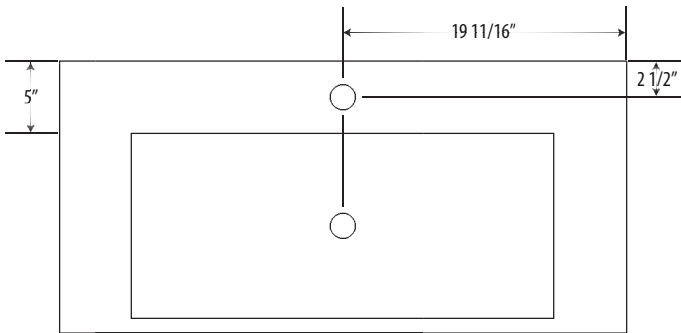

### SPECIFICATIONS

Base material:	Stainless Steel
Sink material:	Ice Marble
Width:	23 5/8"
Height:	35 1/2"
Depth:	18 7/8"
Approx. weight:	<150 lbs